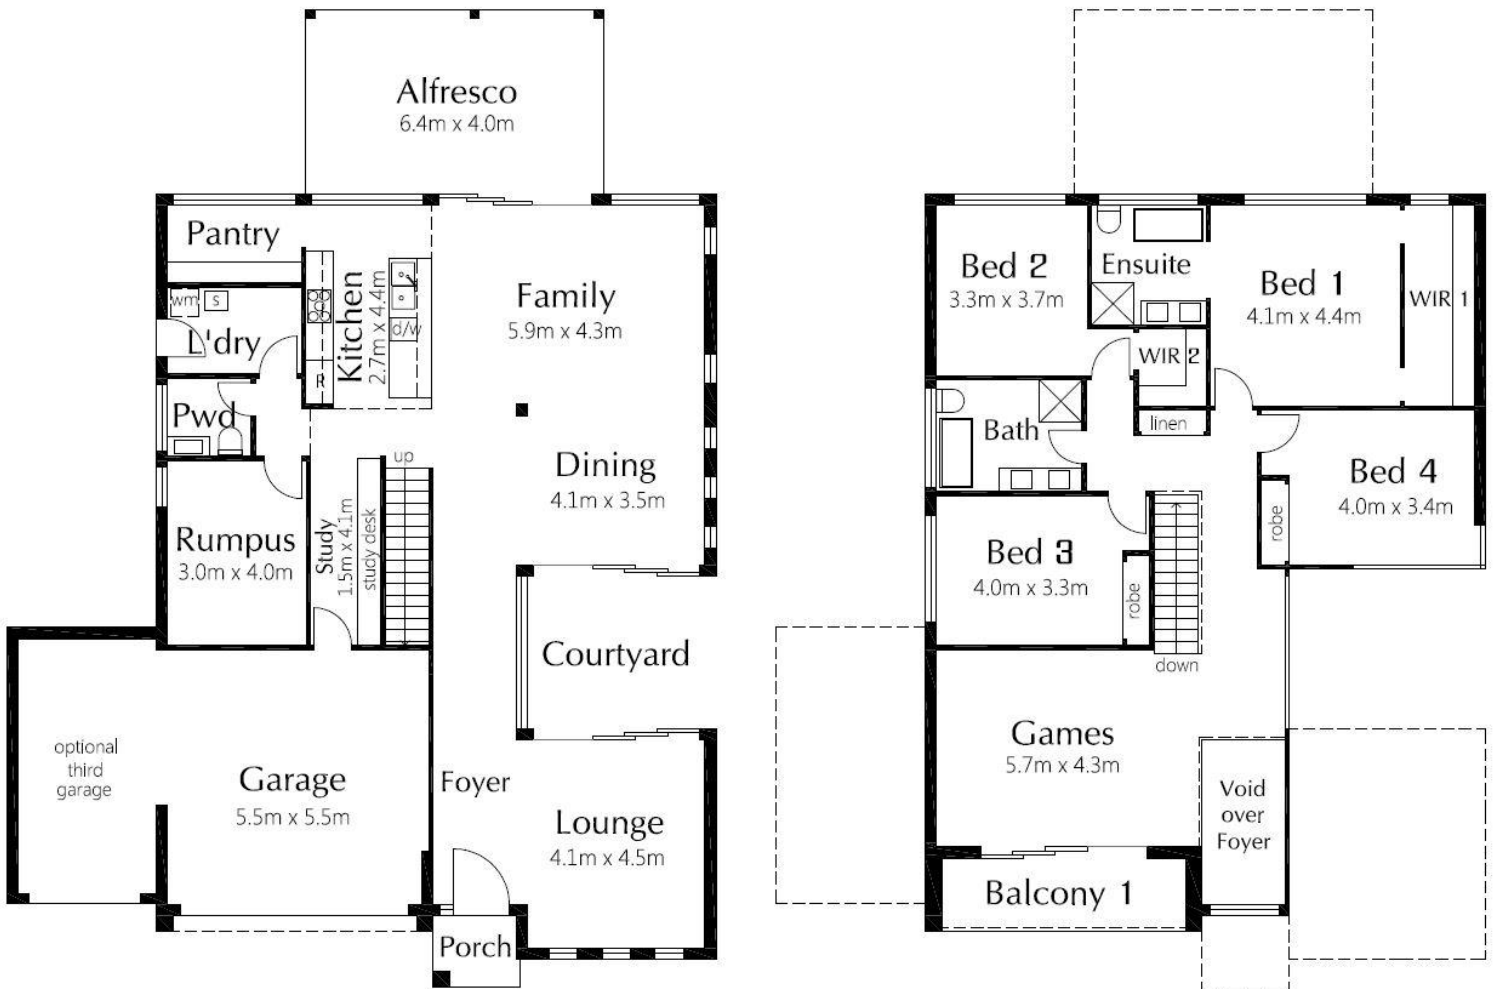

ELANDRA HOMES

'The Elanora 387'

Tel: 8814 6391 – Mob: 0400 440 931

E: john@elandrahomes.com.au www.elandrahomes.com.au