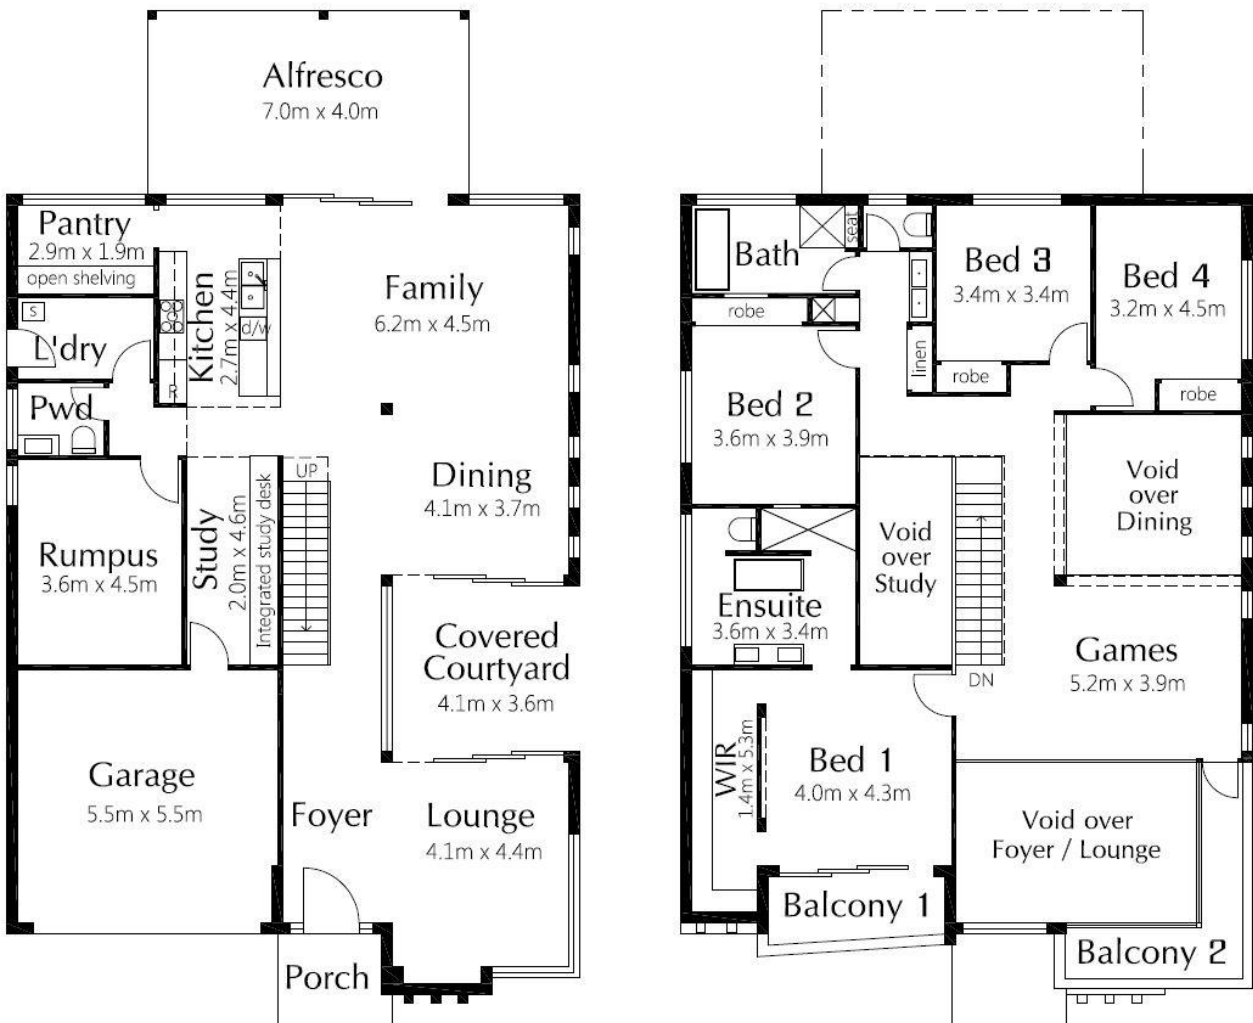

ELANDRA HOMES

'The Elanora 455'

Tel: 8814 6391 – Mob: 0400 440 931

E: john@elandrahomes.com.au www.elandrahomes.com.au