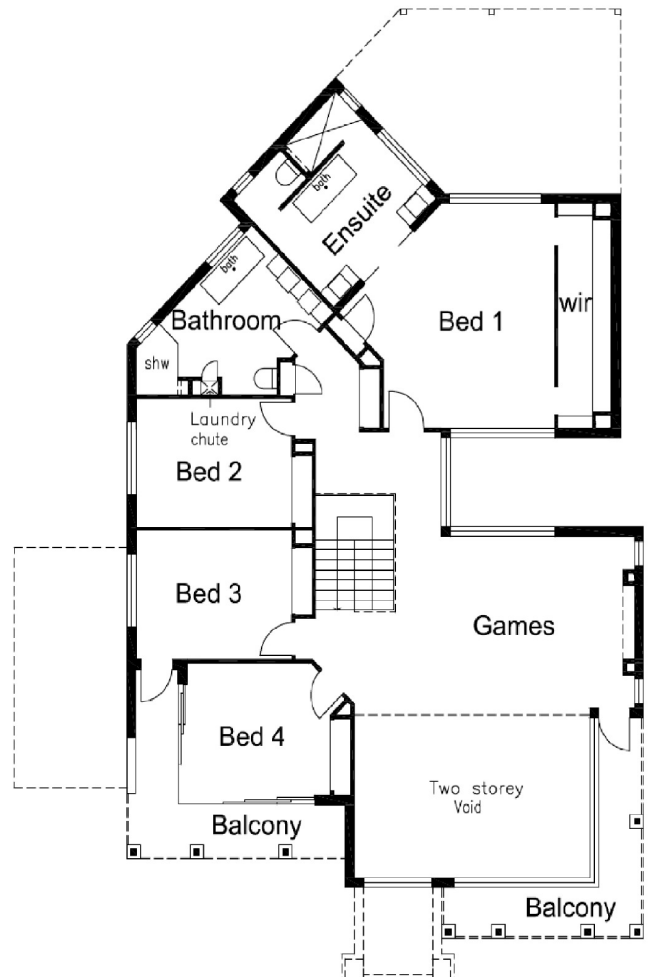

ELANDRA HOMES

" The Ellin Ultra 54"

PO BOX 6645, BAULKHAM HILLS, NSW 2153

Email : john@elandrahomes.com.au

Ph: 02 8814 6391

Mob: 0400 440 931

Website : www.elandrahomes.com.au

The concepts and information contained in these drawings are the copyright. Use or duplication in part or in full without written permission from John Peulic of Elandra Homes constitutes an infringement of copyright.