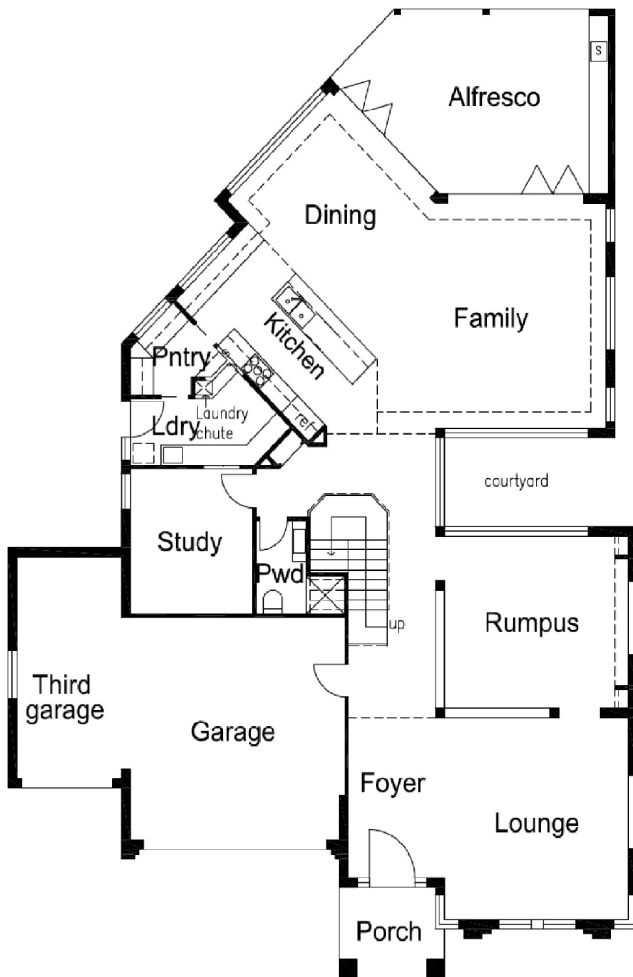

ELANDRA HOMES

" The Ellin Ultra 54"

PO BOX 6645, BAULKHAM HILLS, NSW 2153

Email : john@elandrahomes.com.au

Ph: 02 8814 6391

Mob: 0400 440 931

Website : www.elandrahomes.com.au

The concepts and information contained in these drawings are the copyright. Use or duplication in part or in full without written permission from John Peulic of Elandra Homes constitutes an infringement of copyright.